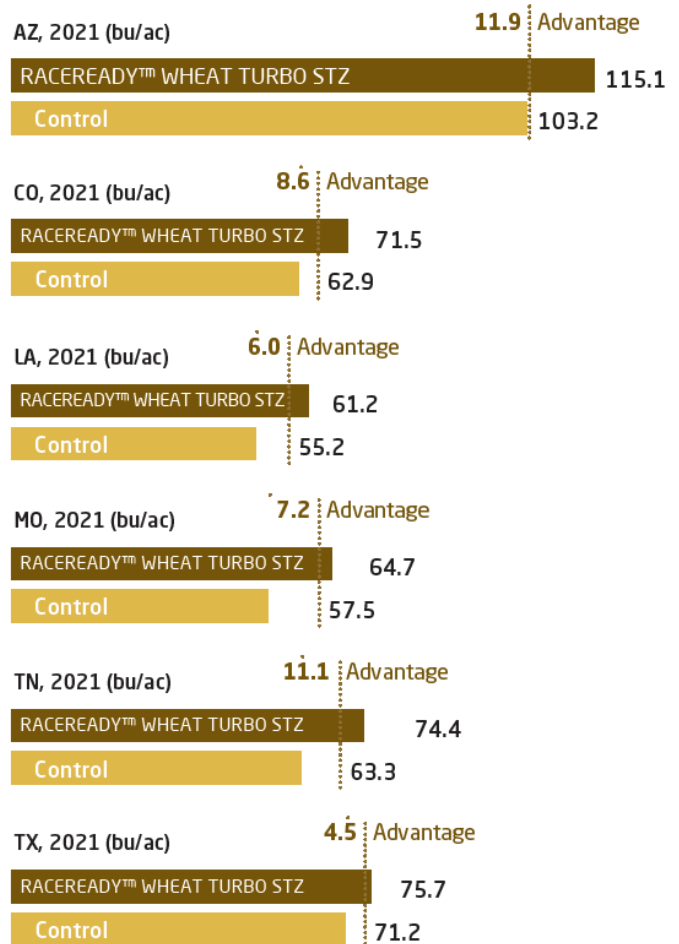

RACEREADY™ STZ WHEAT TURBO

THE FASTER TRACK TO HIGHER YIELDS

RACEREADY™ WHEAT TURBO STZ contains a proprietary enzyme technology that enhances seed development to get the crop off to a fast and healthy start. This formulation is designed for use as a seed treatment on all soil types and may be used in band or in furrow fertilizer applications.

RACEREADY™ WHEAT TURBO STZ is compatible with most fungicides and insecticide seed treatments. It may also be applied as an over-treatment if preferred.

- **May be mixed with and applied with fungicide and insecticides**
- **Can be applied as an overcoat treatment**
- **Compatible with most inoculants and microbial based products**
- **Provides high quality, readily available Zn to the seed, promoting root and shoot growth and helping plants withstand environmental stress**
- **Rapidly disperses a high volume of two enzymes into the soil, which interacts with the outermost layer of the roots, the mucilage layer, and creates a draw for more water and nutrients towards plant roots**

APPLICATION & USE RATE

RACEREADY™ WHEAT TURBO STZ is designed for use in commercial liquid seed treatment systems at a rate of 2 oz per cwt or 1 oz per 50 lb of wheat seed.

ACTIVE INGREDIENTS PER CWT FUNGICIDES

Zinc (Zn) 4.0%
4.0% Chelated zinc

Derived from zinc EDTA.

ALSO CONTAINS NON-PLANT FOOD INGREDIENTS:

Lipase 3.2 x 10³ μUnits/mL
Mannanase 1.6 x 10⁶ μUnits/mL

FIELD TRIALS

©2022. RACEREADY™ is a trademark of Meristem Crop Performance™. All rights reserved.